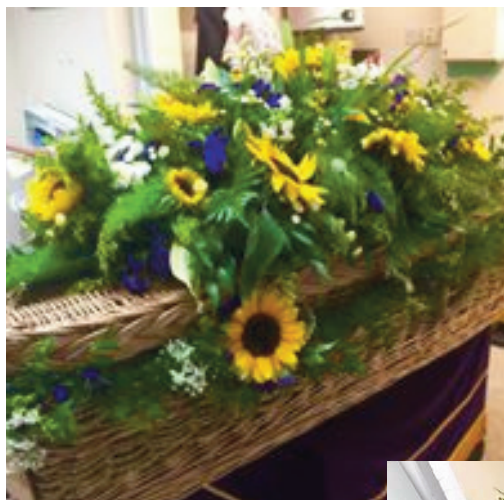

DRESSING & DECORATING WICKER CASKET

We will take extra special care to decorate wicker coffins with sprays, garland and swags in the flowers and colours of your choice.

3ft Single Ended Spray with Garland £220
4ft Single Ended Spray with Garland £250
Garland Only £95

Call 01684 276769 or visit www.bluebellwoodflorist.com

BOUQUETS & BASKETS

Beautiful baskets and bouquets individually created with flowers and colours of your choice. Bouquets come in an aqua pack and are finished with your choice of raffia or ribbon.