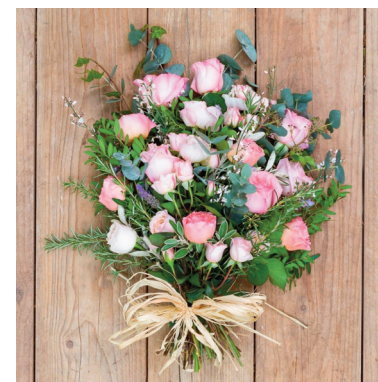

All from £40

Call 01684 276769 or visit www.bluebellwoodflorist.com